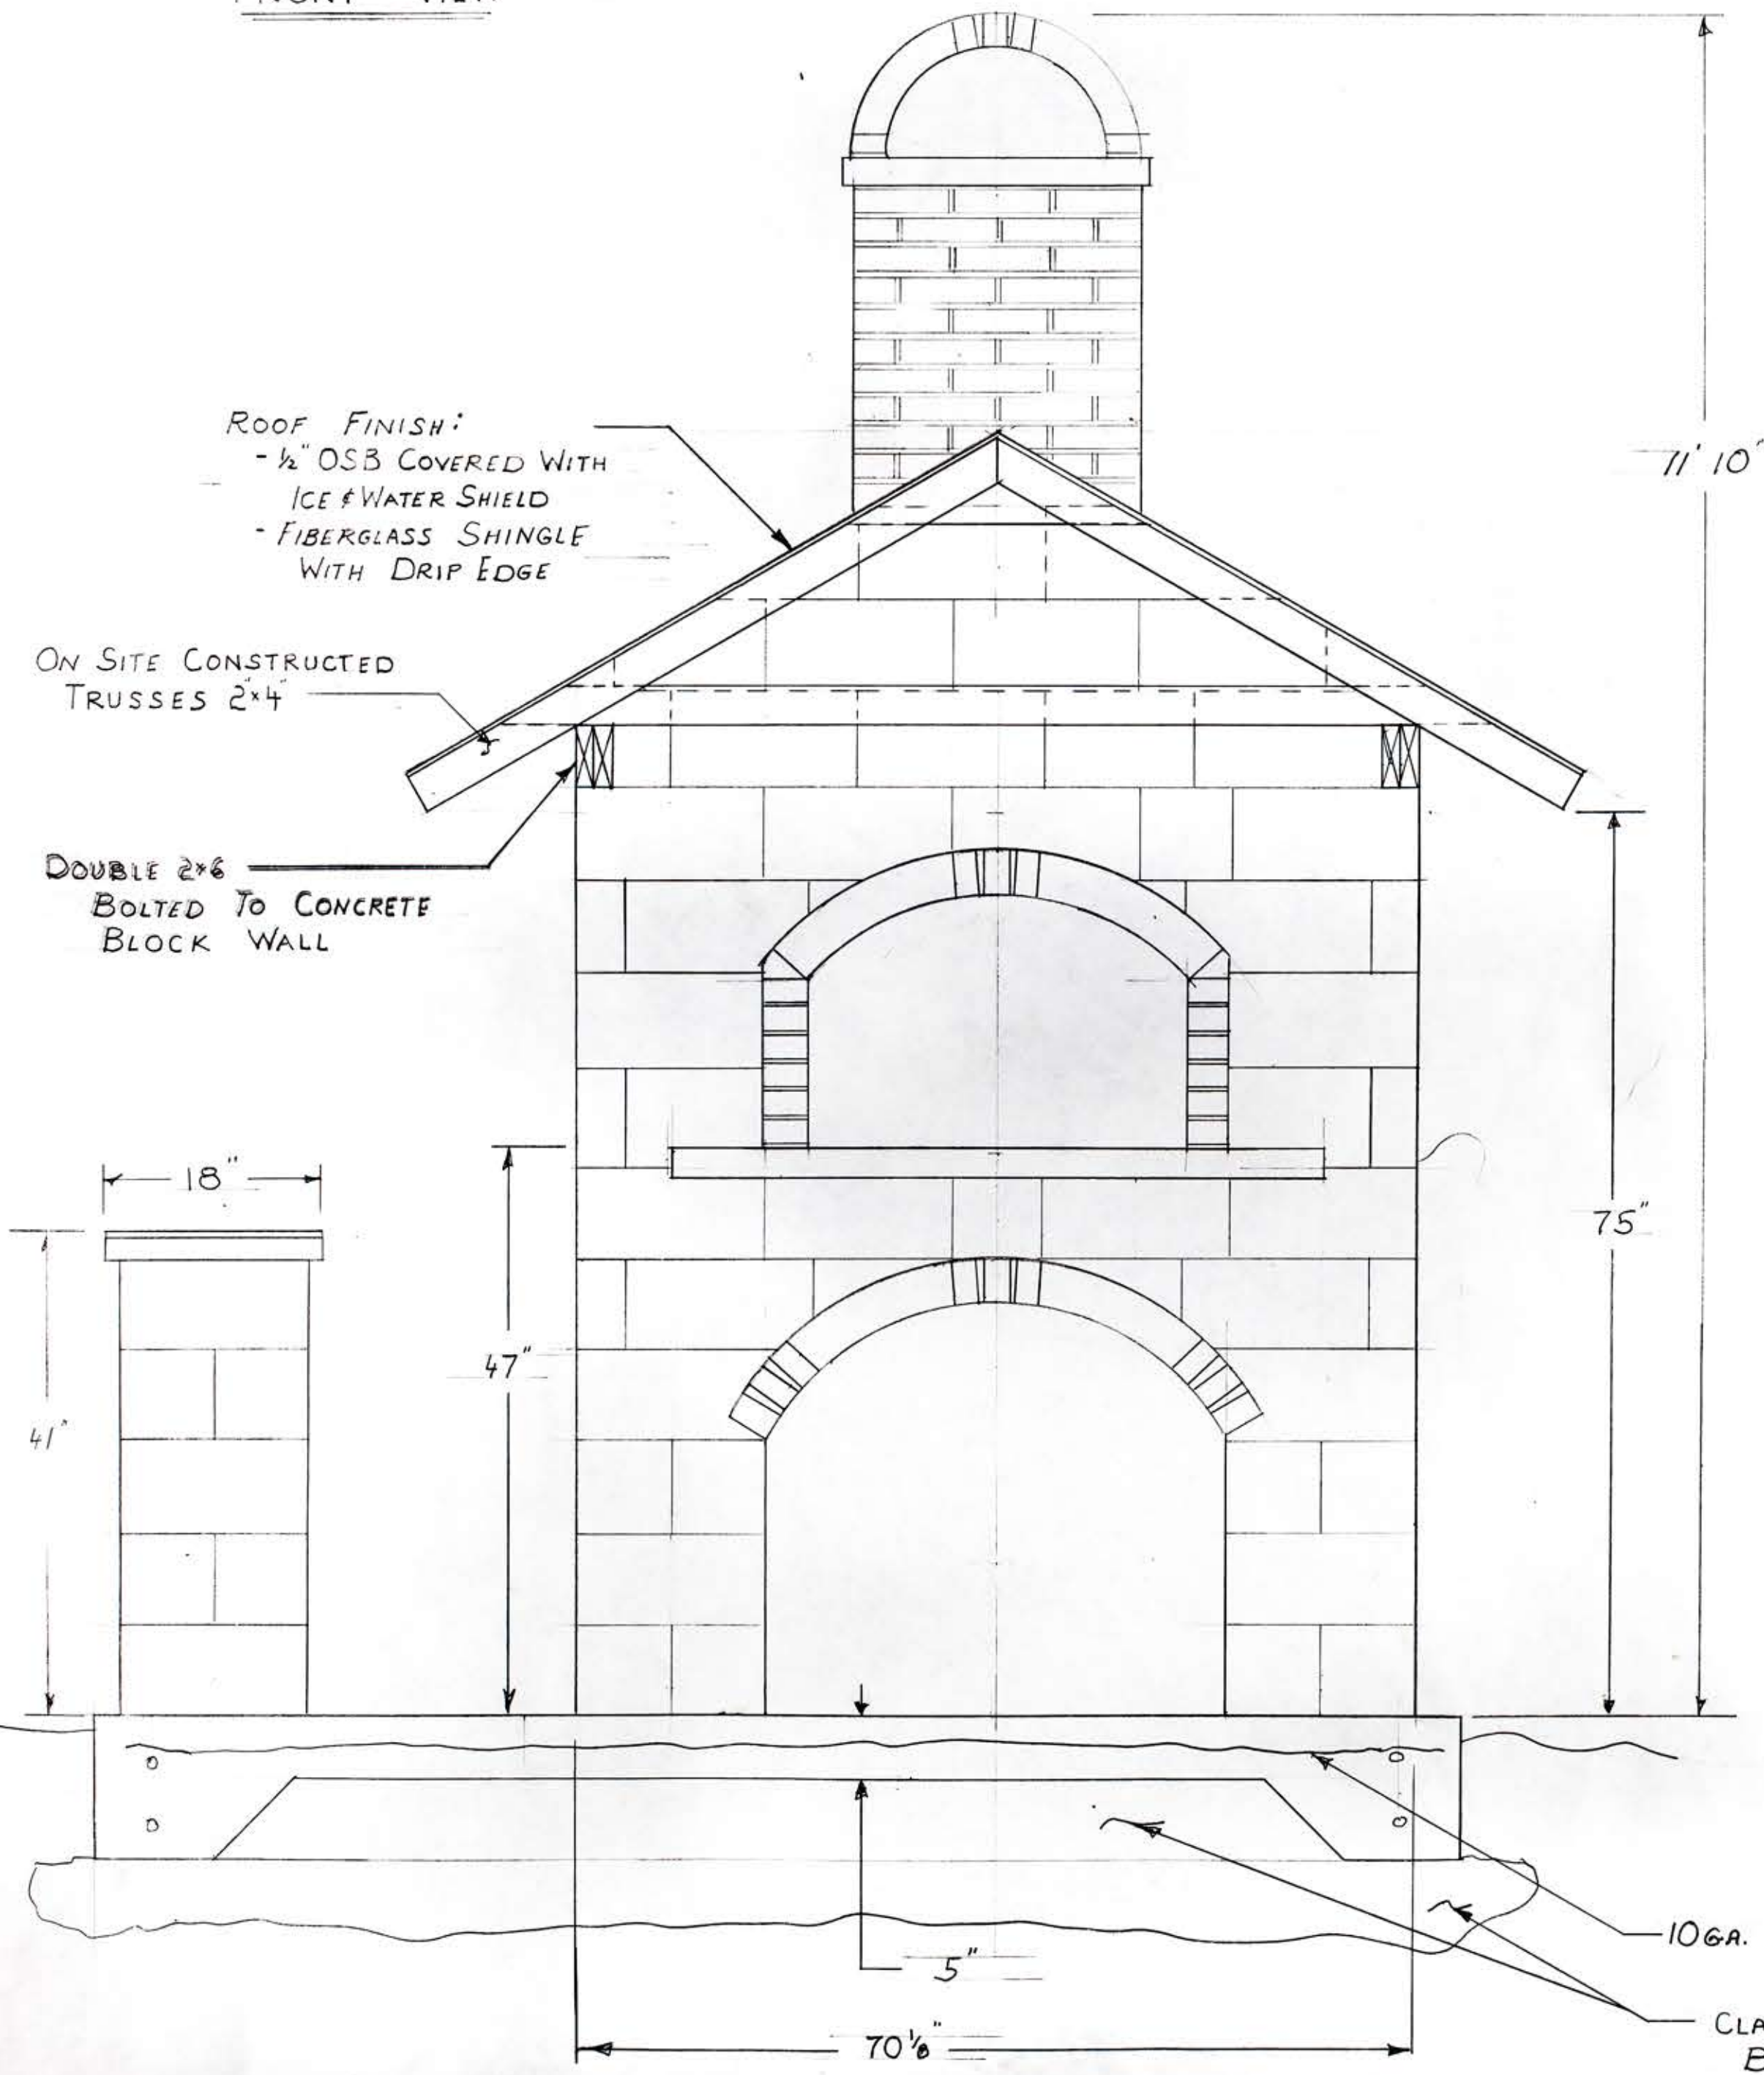

FRONT VIEW

SIDE VIEW

BRICK OVEN  
 EXTERIOR DETAIL  
 OUR SAVIOUR'S LUTHERAN CHUR.  
 SCALE 1"=10" MI. FAUST 5-20-13