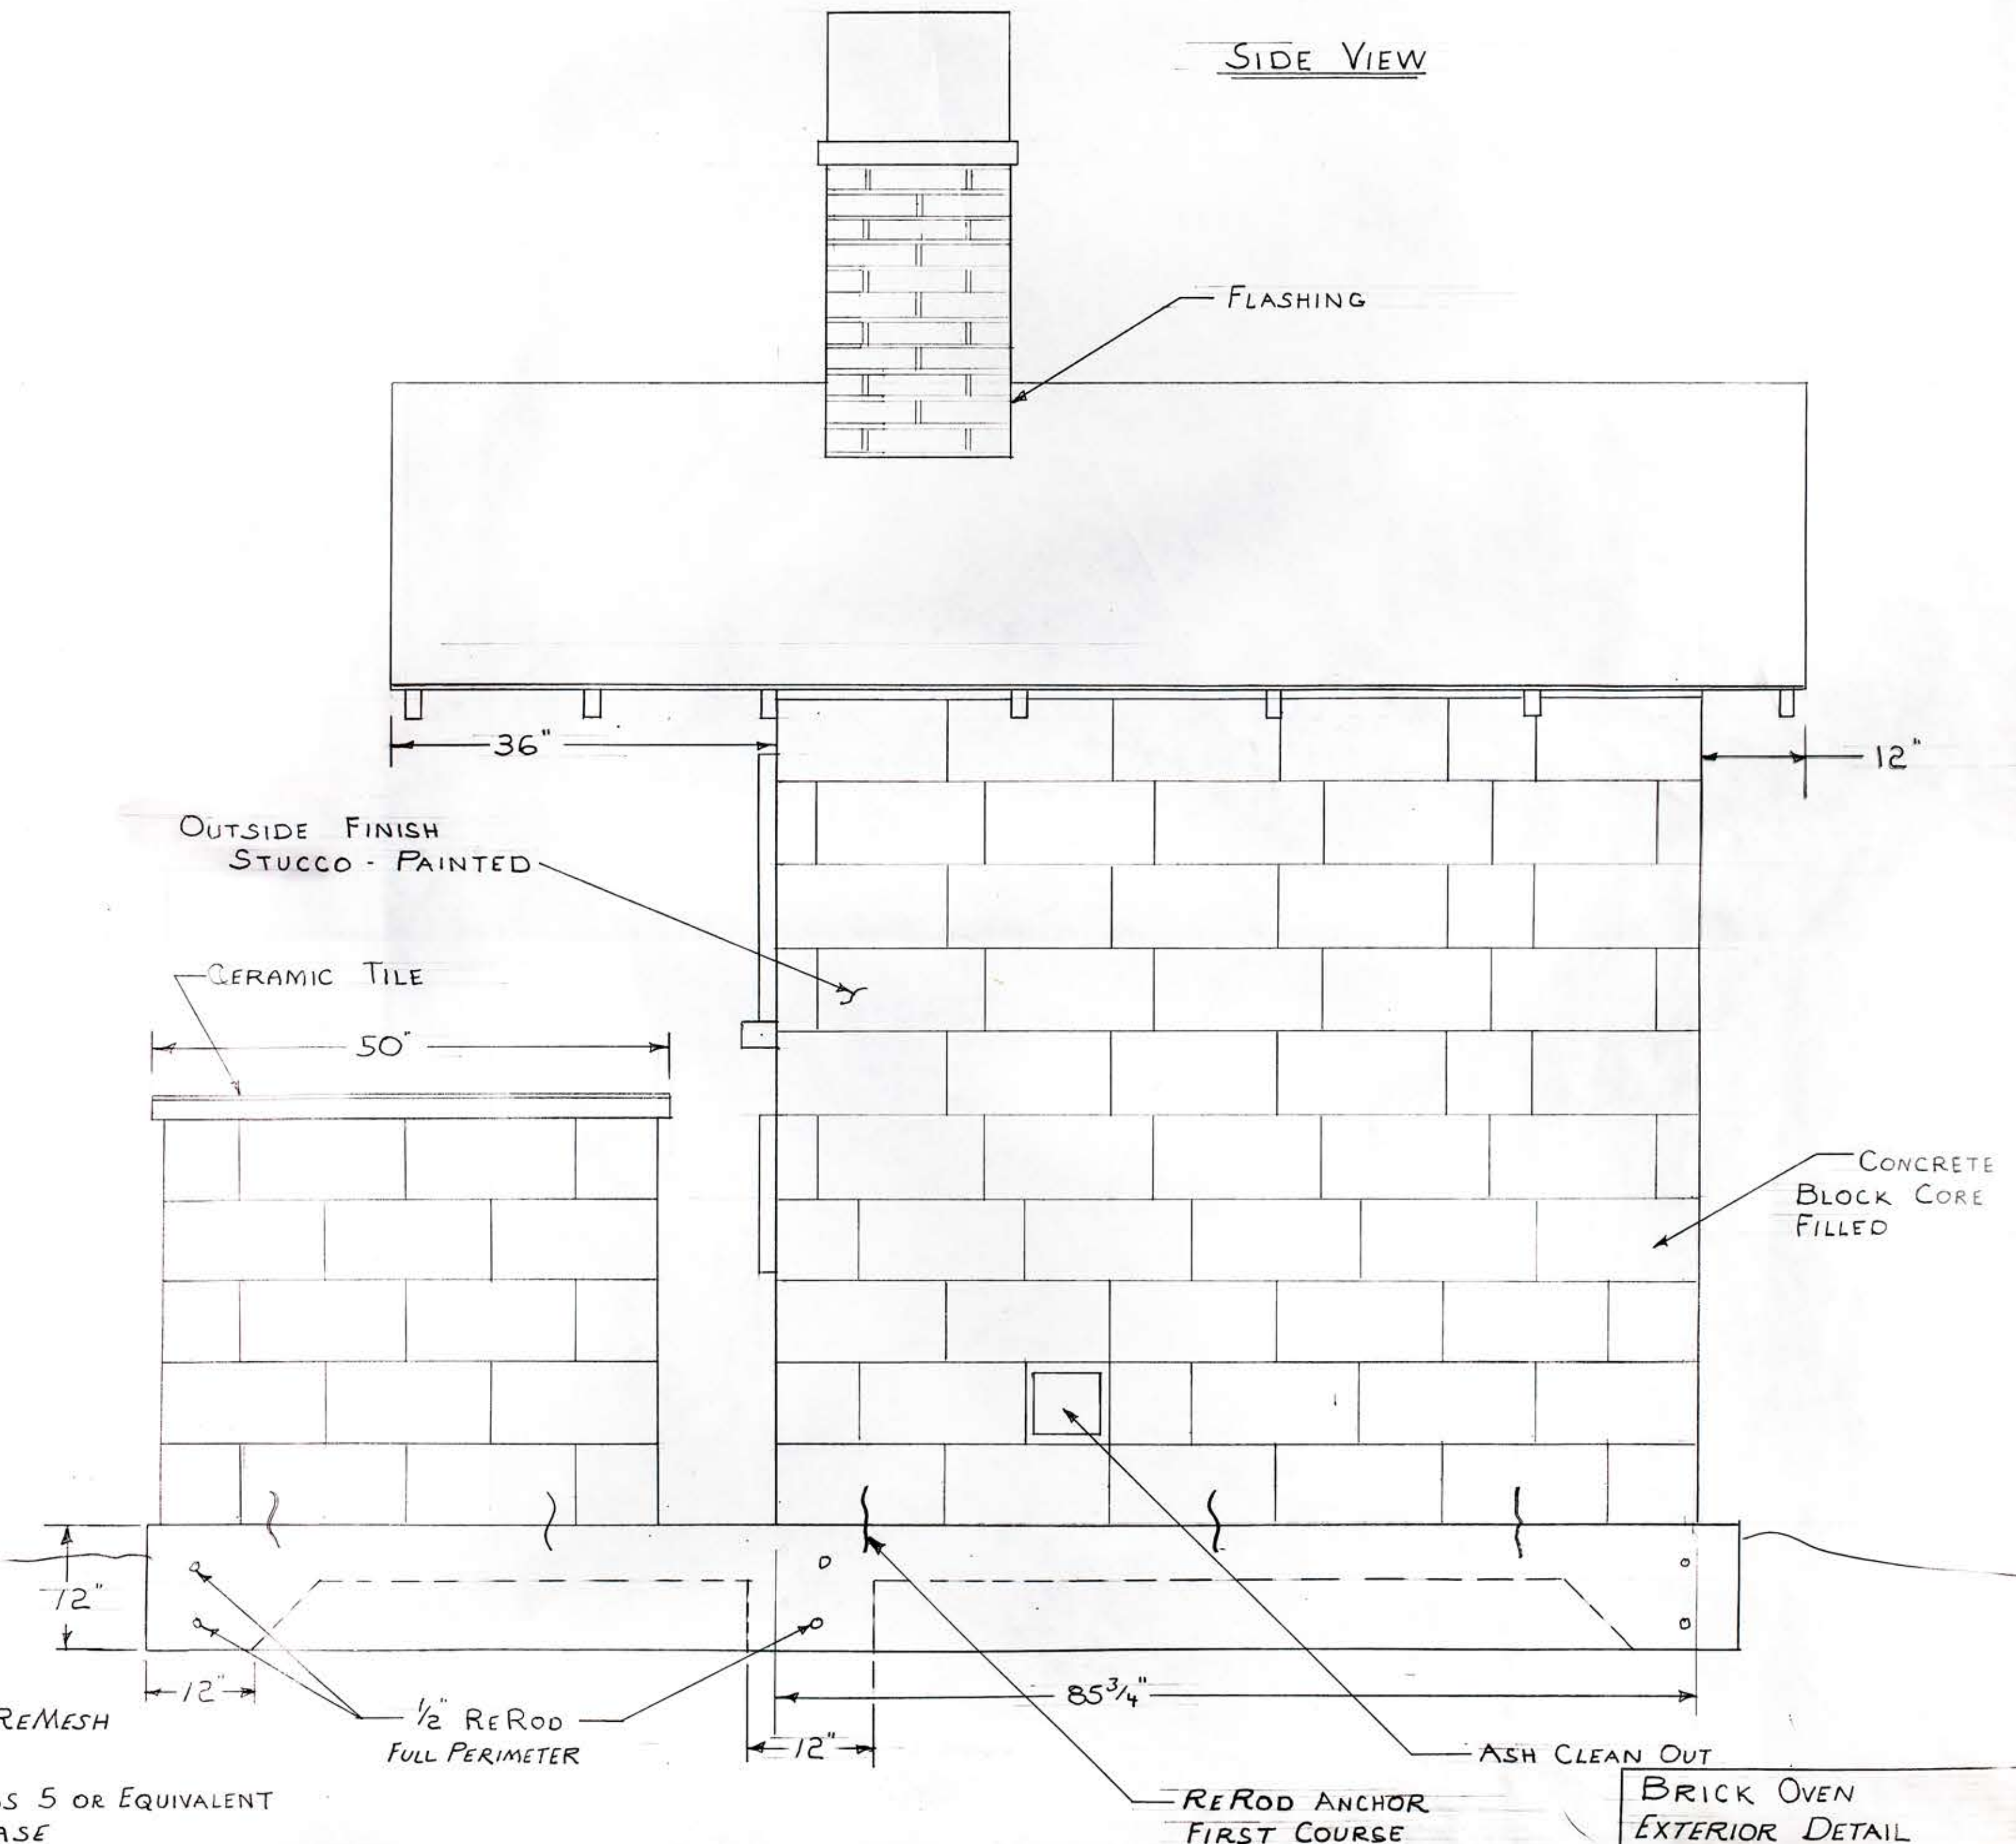

FRONT VIEW

SIDE VIEW

BRICK OVEN  
 EXTERIOR DETAIL  
 OUR SAVIOUR'S LUTHERAN CHUR.  
 SCALE 1"=10" MI. FAUST 5-20-13